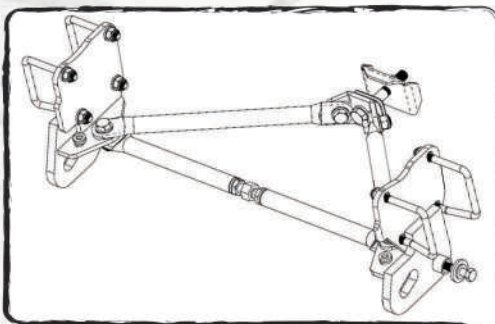

## HEAVY DUTY TOW POINTS COMPATIBLE WITH RC COLORADO

### KEY FEATURES

- Compatible with RC Colorado, Dmax & Rodeo (2007-11)
- FEA Tested to exceed rated capacity of WLL 3250kgs
- Solid 16mm plate with 8 & 10mm fixing plate and locating bars
- Huge 16mm shackle eye thickness
- Confirmed fitment with Ironman Bull Bar. Does NOT fit with TJM Bull Bar
- Minimal Ground Clearance impact
- Fits with factory bolt holes in chassis - no drilling or cutting of factory components required
- New Heavy Duty Powder Coat finish in Roadsafe yellow
- Designed, Developed and Tested in Australia - Aus Design Reg. 201810097