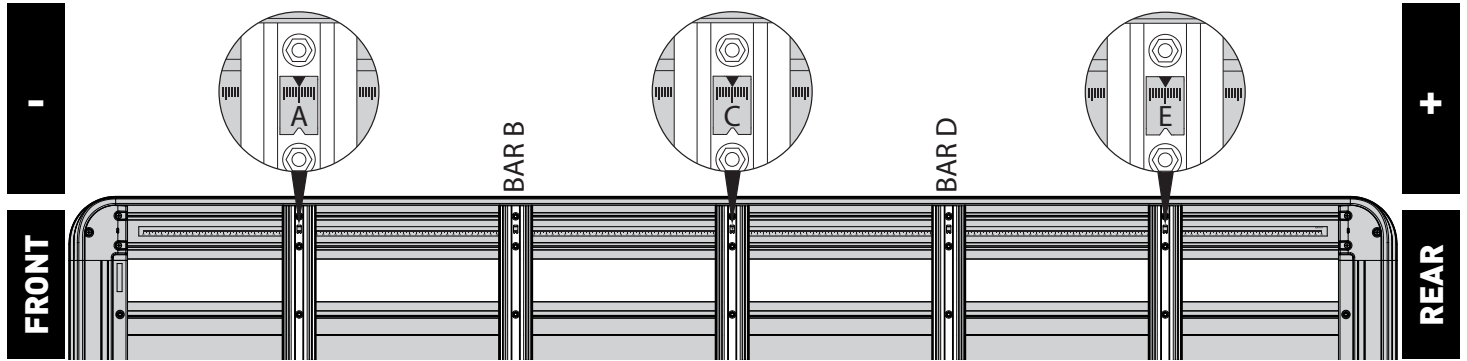

VEHICLE	PIONEER SIZE	CONNECTOR	HEIGHT ADDED (mm / in)
NISSAN Patrol Y62 4WD/SUV 4dr	52104	RNPB1	

<b>IMPORTANT NOTES</b>	Requires Kit SP309 Do not operate sunroof
------------------------	---

REGION	AUS	NZ	USA	CA	SA	UK	EU	ZA
AVAILABILITY	✓	✓	✓	✓	x	x	x	x
RUNNING DATES	11/12 -	11/12 -	2017 -	2017 -	-	-	-	-

**UNDERBAR SPACING**

BAR NO.	A	B	C	D	E	F	G
DIMENSION (CM)	-74.1	-15.6	18.1	43.4	93.8		
SPACERS REQ'D							
CONNECTOR	BACKBONE		BACKBONE		BACKBONE		

VEHICLE LOAD LIMIT (VLL) (kg / lbs)	SYSTEM WEIGHT (SW) (kg / lbs)	ON-ROAD CARGO ALLOW. (OR)	OFF-ROAD CARGO ALLOW. (OFR)
Up to 100 / 220.5*	40 / 88.2	OR = VLL - SW	OFR = OR / 1.5