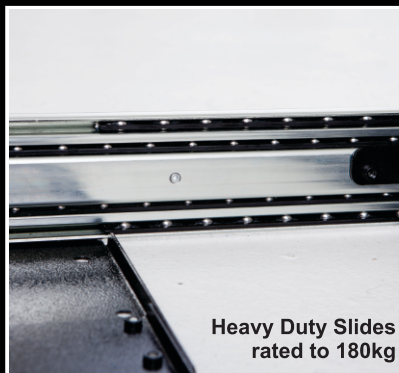

- **Patented Aussie Design - 81 Different Tray Dimensions!**

Maximise storage space and minimize fridge movement with the Expanda fridge slide – designed to fit your fridge perfectly.

- Length adjusts every 25mm from 670mm to 870mm; width adjusts every 20mm from 380mm to 540mm
- Suits most portable fridges on the market, including those by WAECO, EvaKool, Engel, National Luna, ARB, and more!
- Caters for the inevitable future portable travel fridge upgrade

- **Great for any hard to access item, including portable fridges, toolboxes, generators, barbecues, etc**

- **Adjustable fitting dimensions allow for fitment into most locations**

- Length adjust every 25mm from 792mm to 870mm; width adjusts every 20mm from 420mm to 580mm

- **Heavy duty slides with dual locking mechanism (locks in & out) have a rated 180kg load capacity**

- **Mounting hardware and tie-down straps included for easy DIY assembly and installation**

**Tie-down Straps
INCLUDED**

**EASY DIY
ASSEMBLY**

Dual Heavy Duty Locks

Heavy Duty Slides
rated to 180kg

DISTRIBUTOR DETAILS

This one accessory from Clearview will make your life out in the scrub a whole lot easier!

Have you ever been out on the tracks and your fridge has repositioned itself, making it difficult to access? Fridge slides are the perfect companion for your 12V fridge, and make life so much easier out bush.