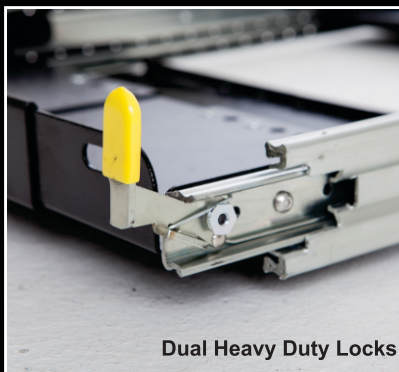

- **Great for any hard to access item, including portable fridges, toolboxes, generators, barbecues, etc**

- **Adjustable fitting dimensions allow for fitment into most locations**

- Length adjust every 25mm from 792mm to 870mm; width adjusts every 20mm from 420mm to 580mm

- **Heavy duty slides with dual locking mechanism (locks in & out) have a rated 180kg load capacity**

- **Mounting hardware and tie-down straps included for easy DIY assembly and installation**

**Tie-down Straps
INCLUDED**

**EASY DIY
ASSEMBLY**

Dual Heavy Duty Locks

Heavy Duty Slides
rated to 180kg

DISTRIBUTOR DETAILS

This one accessory from Clearview will make your life out in the scrub a whole lot easier!

Have you ever been out on the tracks and your fridge has repositioned itself, making it difficult to access? Fridge slides are the perfect companion for your 12V fridge, and make life so much easier out bush.