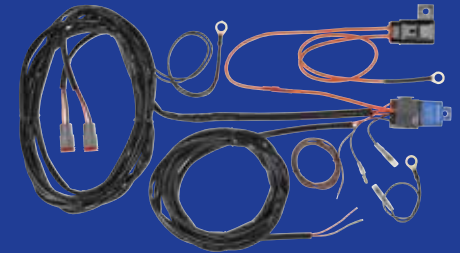

## SUPERIOR CONSTRUCTION

- One piece die cast aluminium housing designed without end caps provides optimum sealing and heat dissipation
- Virtually unbreakable hard coated polycarbonate lens
- Stainless steel brackets and mounting hardware (SUS 304)
- Fully sealed and submersible (IP68 & IP69K)
- Integrated Genuine Nitto Breather Vent
- Pre-wired weatherproof DT connector

### BULL BAR TUBE MOUNT BRACKETS

- Available in 3 sizes for single row or double row light bars
- Allows fitment onto most tubular style nudge bars and bull bars

Single - 2"/50.8mm Diameter	PART NO. 72293
Single - 2.5"/63.5mm Diameter	PART NO. 72294
Single - 3"/76.2mm Diameter	PART NO. 72295
Double - 2"/50.8mm Diameter	PART NO. 72296
Double - 2.5"/63.5mm Diameter	PART NO. 72297
Double - 3"/76.2mm Diameter	PART NO. 72298

### 350MM LICENSE PLATE BRACKET

PART NO. 72292

- Allows fitment of 14" light bar without requiring a nudge bar or bull bar
- No drill holes required
- Lightweight aluminium
- Durable powder coated finish
- Suits standard Australian, New Zealand & European licence plates

### WIRING HARNESS PART NO. 74401

- Contains everything required for an easy and professional connection
- Ensure light bars perform to their maximum capacity