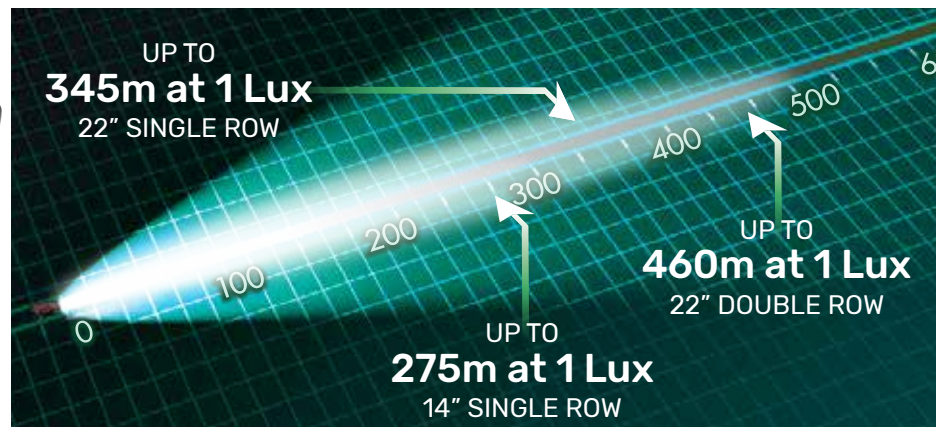

14" SINGLE ROW L.E.D LIGHT BAR WITH LICENSE PLATE BRACKET

PART NO. 72273