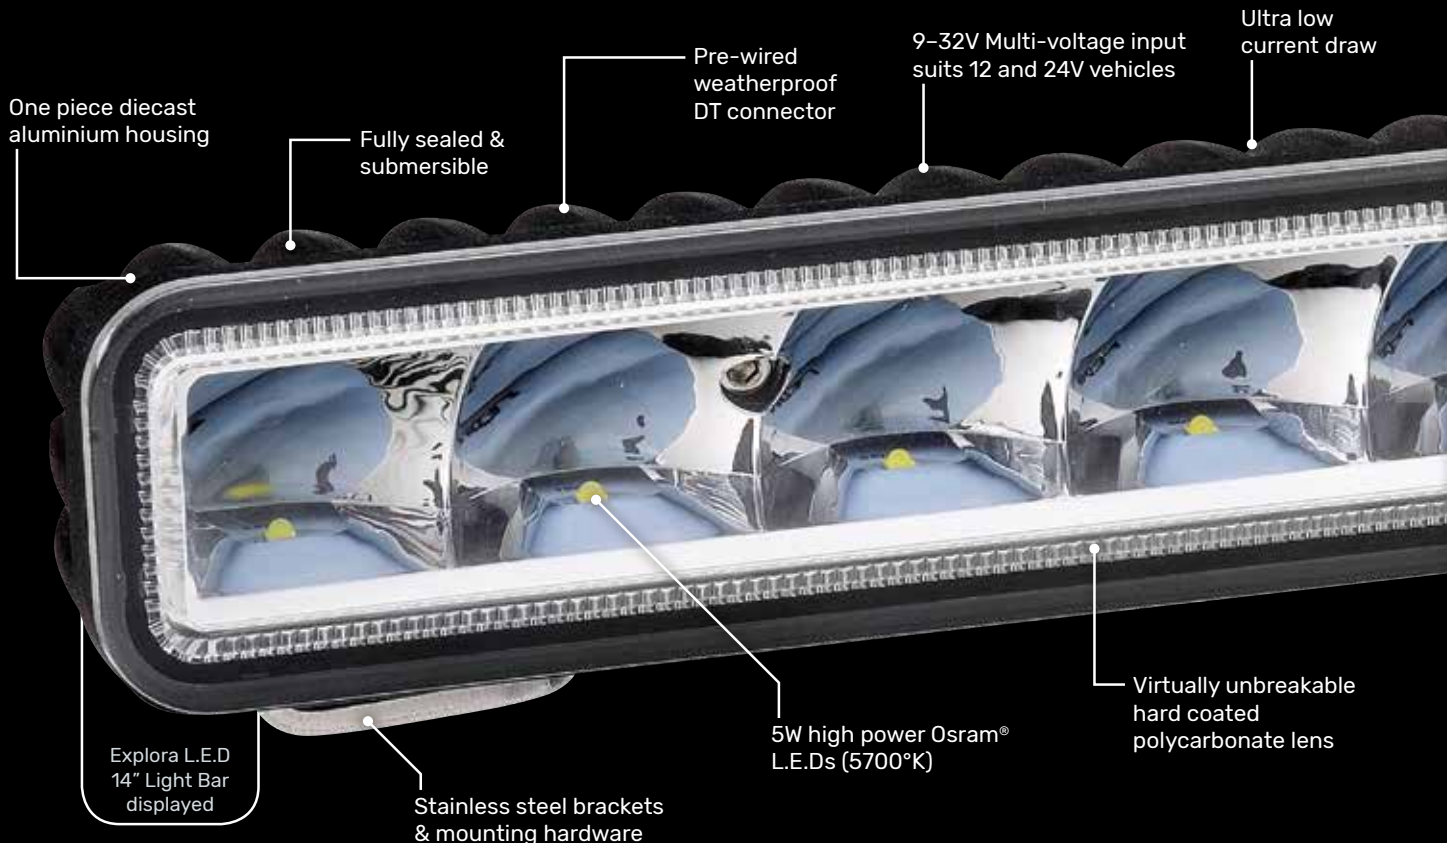

EXPLORA L.E.D LIGHT BAR BEAM PATTERNS