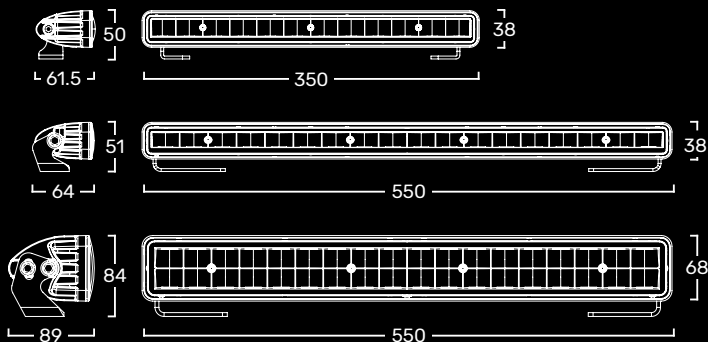

SPECIFICATIONS

Dimensions are measured in mm with 2 'L' mounting brackets.

INPUT VOLTAGE RANGE	9-32V
L.E.D TYPE:	5 Watt Osram® DURIS-P8 L.E.Ds
OPERATING TEMP:	-30°C to 65°C
COLOUR TEMP:	5700°K
HEAT MANAGEMENT:	Active Thermal Management System (ATMS)
EMC:	ECE R10
IP RATING:	IP68 & IP69K

	14" SINGLE PART NO. 72272	22" SINGLE PART NO. 72274	22" DOUBLE PART NO. 72282
CURRENT DRAW	2.6A at 12V 1.3A at 24V	3.7A at 12V 1.9A at 24V	6.6A at 12V 3.0A at 24V
L.E.D POWER:	60 Watts	90 Watts	180 Watts
LUMENS:	6,000 raw 2,377 effective	9,000 raw 3,589 effective	18,000 raw 6,217 effective
WEIGHT:	650g	1100g	2420g